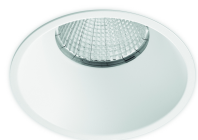

SKU: 229.43832

Light Colour	Neutral White
Power Rating (W)	30
Light Angle	Wide
Beam Angle	48
Colour (Body)	White
Lumens	3000
Tension (V)	100-250
CRI	90
IP	20
Lumen maintenance (hour)	40000
Inclination Angle	0
Rotation Angle	0
MacAdam Step	3
Zhaga	Y
Double Insulation	Y
Tiple Insulation	N
Cross	N
Barn Door	N
Honeycomb Louver	N
Miro Reflector	Y
Wall Washer	N
Snoot	N
Glass	Y
Dimmable	Y
Projector Measurement (mm)	Ø140 x141
Projector Weight (kg)	0.5
Projector Box Size (mm)	190x190x200

PRODUCT DESCRIPTION

Ceiling-recessed luminaire with aluminum body. Round simple anti-glare modern design with fixed LED engine. Special body colour, light colour or power available under request.

[print_product id="PRODUCT_ID" mode="pdf" show_icon="no" text="DataSheet Product PDF"]