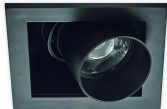

SKU: 201.40611

Light Colour	Neutral White
Power Rating (W)	6
Light Angle	Spot
Beam Angle	16
Colour (Body)	Black
Lumens	540
Tension (V)	100-250
CRI	90
IP	20
Lumen maintenance (hour)	30000
Inclination Angle	30
Rotation Angle	355
MacAdam Step	3
Zhaga	Y
Double Insulation	Y
Tiple Insulation	N
Cross	N
Barn Door	N
Honeycomb Louver	N
Miro Reflector	Y
Wall Washer	N
Snoot	Y
Glass	Y
Dimmable	Y
Projector Measurement (mm)	110x110x50
Projector Weight (kg)	0.4
Projector Box Size (mm)	100x120x120

PRODUCT DESCRIPTION

Ceiling-recessed luminaire with aluminum body. Small elegant squared design with built-in snoot (for low glare) and orientable LED engine.
Special body colour, light colour or power available under request.