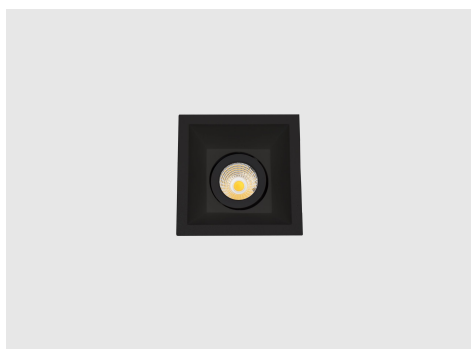

SKU: 212.31351

Light Colour	Warm White
Power Rating (W)	13
Light Angle	Wide
Beam Angle	52
Colour (Body)	Black
Lumens	1170
Tension (V)	100-250
CRI	90
IP	20
Lumen maintenance (hour)	40000
Inclination Angle	0
Rotation Angle	0
MacAdam Step	3
Zhaga	Y
Double Insulation	Y
Cross	N
Barn Door	N
Honeycomb Louver	N
Miro Reflector	N
Wall Washer	N
Snoot	N
Glass	Y
Dimmable	Y
Projector Measurement (mm)	98x98x120
Projector Weight (kg)	0.35
Projector Box Size (mm)	135x110x110

PRODUCT DESCRIPTION

Ceiling-recessed luminaire with aluminum body. Small squared anti-glare modern design with orientable LED engine. Special body colour, light colour or power available under request.