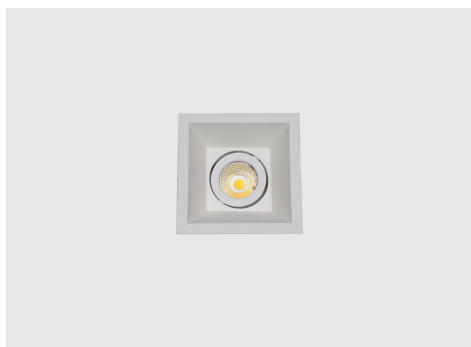

SKU: 212.31352

Light Colour	Warm White
Power Rating (W)	13
Light Angle	Wide
Beam Angle	52
Colour (Body)	White
Lumens	1170
Tension (V)	100-250
CRI	90
IP	20
Lumen maintenance (hour)	40000
Inclination Angle	0
Rotation Angle	0
MacAdam Step	3
Zhaga	Y
Double Insulation	Y
Cross	N
Barn Door	N
Honeycomb Louver	N
Miro Reflector	N
Wall Washer	N
Snoot	N
Glass	Y
Dimmable	Y
Projector Measurement (mm)	98x98x120
Projector Weight (kg)	0.35
Projector Box Size (mm)	135x110x110

PRODUCT DESCRIPTION

Ceiling-recessed luminaire with aluminum body. Small squared anti-glare modern design with orientable LED engine. Special body colour, light colour or power available under request.