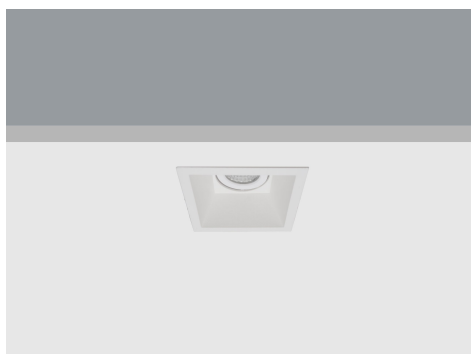

SKU: 212.31352

Light Colour	Warm White
Power Rating (W)	13
Light Angle	Wide
Beam Angle	52
Colour (Body)	White
Lumens	1170
Tension (V)	100-250
CRI	90
IP	20
Lumen maintenance (hour)	40000
Inclination Angle	0
Rotation Angle	0
MacAdam Step	3
Zhaga	Y
Double Insulation	Y
Cross	N
Barn Door	N
Honeycomb Louver	N
Miro Reflector	N
Wall Washer	N
Snoot	N
Glass	Y
Dimmable	Y
Projector Measurement (mm)	98x98x120
Projector Weight (kg)	0.35
Projector Box Size (mm)	135x110x110

PRODUCT DESCRIPTION

Ceiling-recessed luminaire with aluminum body. Small squared anti-glare modern design with orientable LED engine. Special body colour, light colour or power available under request.