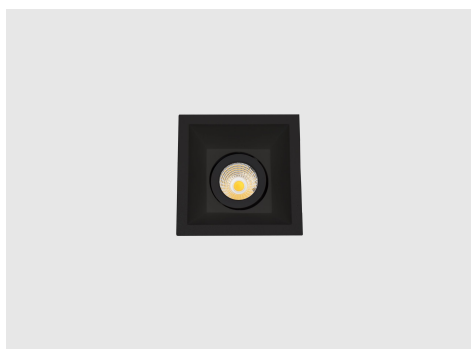

SKU: 212.41351

Light Colour	Neutral White
Power Rating (W)	13
Light Angle	Wide
Beam Angle	52
Colour (Body)	Black
Lumens	1170
Tension (V)	100-250
CRI	90
IP	20
Lumen maintenance (hour)	40000
Inclination Angle	0
Rotation Angle	0
MacAdam Step	3
Zhaga	Y
Double Insulation	Y
Cross	N
Barn Door	N
Honeycomb Louver	N
Miro Reflector	N
Wall Washer	N
Snoot	N
Glass	Y
Dimmable	Y
Projector Measurement (mm)	98x98x120
Projector Weight (kg)	0.35
Projector Box Size (mm)	135x110x110

PRODUCT DESCRIPTION

Ceiling-recessed luminaire with aluminum body. Small squared anti-glare modern design with orientable LED engine. Special body colour, light colour or power available under request.