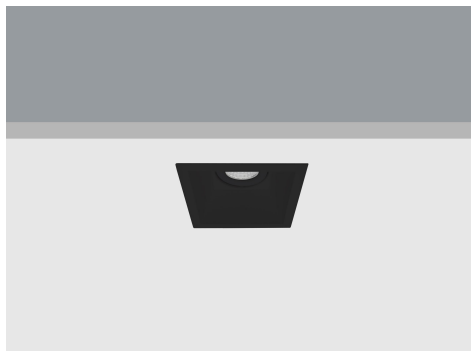

SKU: 212.41351

Light Colour	Neutral White
Power Rating (W)	13
Light Angle	Wide
Beam Angle	52
Colour (Body)	Black
Lumens	1170
Tension (V)	100-250
CRI	90
IP	20
Lumen maintenance (hour)	40000
Inclination Angle	0
Rotation Angle	0
MacAdam Step	3
Zhaga	Y
Double Insulation	Y
Cross	N
Barn Door	N
Honeycomb Louver	N
Miro Reflector	N
Wall Washer	N
Snoot	N
Glass	Y
Dimmable	Y
Projector Measurement (mm)	98x98x120
Projector Weight (kg)	0.35
Projector Box Size (mm)	135x110x110

PRODUCT DESCRIPTION

Ceiling-recessed luminaire with aluminum body. Small squared anti-glare modern design with orientable LED engine. Special body colour, light colour or power available under request.