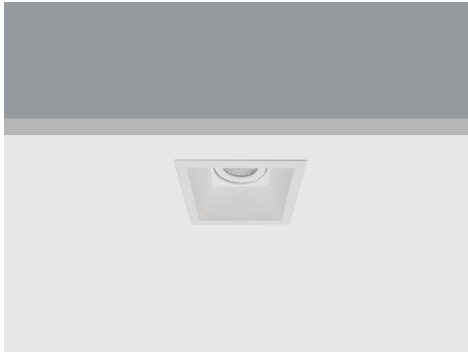

SKU: 212.41352

Light Colour	Neutral White
Power Rating (W)	13
Light Angle	Wide
Beam Angle	52
Colour (Body)	White
Lumens	1170
Tension (V)	100-250
CRI	90
IP	20
Lumen maintenance (hour)	40000
Inclination Angle	0
Rotation Angle	0
MacAdam Step	3
Zhaga	Y
Double Insulation	Y
Cross	N
Barn Door	N
Honeycomb Louver	N
Miro Reflector	N
Wall Washer	N
Snoot	N
Glass	Y
Dimmable	Y
Projector Measurement (mm)	98x98x120
Projector Weight (kg)	0.35
Projector Box Size (mm)	135x110x110

PRODUCT DESCRIPTION

Ceiling-recessed luminaire with aluminum body. Small squared anti-glare modern design with orientable LED engine. Special body colour, light colour or power available under request.