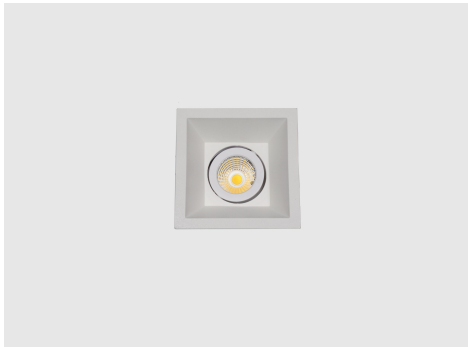

SKU: 212.41352

Light Colour	Neutral White
Power Rating (W)	13
Light Angle	Wide
Beam Angle	52
Colour (Body)	White
Lumens	1170
Tension (V)	100-250
CRI	90
IP	20
Lumen maintenance (hour)	40000
Inclination Angle	0
Rotation Angle	0
MacAdam Step	3
Zhaga	Y
Double Insulation	Y
Cross	N
Barn Door	N
Honeycomb Louver	N
Miro Reflector	N
Wall Washer	N
Snoot	N
Glass	Y
Dimmable	Y
Projector Measurement (mm)	98x98x120
Projector Weight (kg)	0.35
Projector Box Size (mm)	135x110x110

PRODUCT DESCRIPTION

Ceiling-recessed luminaire with aluminum body. Small squared anti-glare modern design with orientable LED engine. Special body colour, light colour or power available under request.