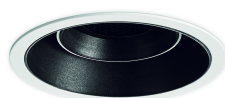

SKU: 215.34052

Light Colour	Warm White
Power Rating (W)	40
Light Angle	Wide
Beam Angle	46
Colour (Body)	White
Lumens	3600
Tension (V)	100-250
CRI	90
IP	20
Lumen maintenance (hour)	40000
Inclination Angle	30
Rotation Angle	360
MacAdam Step	3
Zhaga	Y
Double Insulation	Y
Tiple Insulation	N
Cross	N
Barn Door	N
Honeycomb Louver	Y
Miro Reflector	Y
Wall Washer	N
Snoot	N
Glass	Y
Dimmable	Y
Projector Measurement (mm)	Ø165x150
Projector Weight (kg)	1.2
Projector Box Size (mm)	200x170x175

PRODUCT DESCRIPTION

Ceiling-recessed luminaire with aluminum body. Round anti-glare design with orientable LED engine. Special body colour, light colour or power available under request.

[print_product id="PRODUCT_ID" mode="pdf" show_icon="no" text="DataSheet Product PDF"]