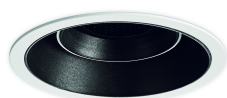

SKU: 215.44012

Light Colour	Neutral White
Power Rating (W)	40
Light Angle	Spot
Beam Angle	18
Colour (Body)	White
Lumens	3600
Tension (V)	100-250
CRI	90
IP	20
Lumen maintenance (hour)	40000
Inclination Angle	30
Rotation Angle	360
MacAdam Step	3
Zhaga	Y
Double Insulation	Y
Tiple Insulation	N
Cross	N
Barn Door	N
Honeycomb Louver	Y
Miro Reflector	Y
Wall Washer	N
Snoot	N
Glass	Y
Dimmable	Y
Projector Measurement (mm)	Ø165x150
Projector Weight (kg)	1.2
Projector Box Size (mm)	200x170x175

PRODUCT DESCRIPTION

Ceiling-recessed luminaire with aluminum body. Round anti-glare design with orientable LED engine. Special body colour, light colour or power available under request.

[print_product id="PRODUCT_ID" mode="pdf" show_icon="no" text="DataSheet Product PDF"]