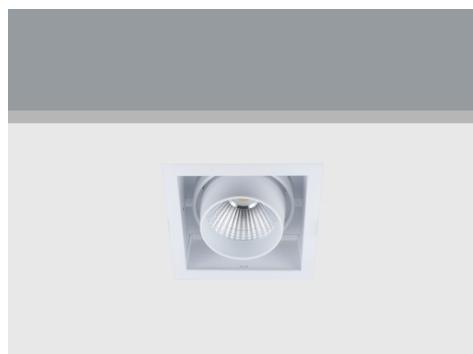

SKU: 221.32012

Light Colour	Warm White
Power Rating (W)	20
Light Angle	Spot
Beam Angle	15
Colour (Body)	White
Lumens	2142
Tension (V)	100-250
CRI	90
IP	20
Lumen maintenance (hour)	40000
Inclination Angle	30
Rotation Angle	355
MacAdam Step	3
Zhaga	Y
Double Insulation	Y
Glass	Y
Dimmable	Y
Projector Measurement (mm)	127x127
Projector Weight (kg)	0.8
Projector Box Size (mm)	140x140x155

PRODUCT DESCRIPTION

Ceiling-recessed luminaire with aluminum body. Elegant squared design with thin bezel, built-in snoot (for low glare) and orientable LED engine.
Special body colour, light colour or power available under request.