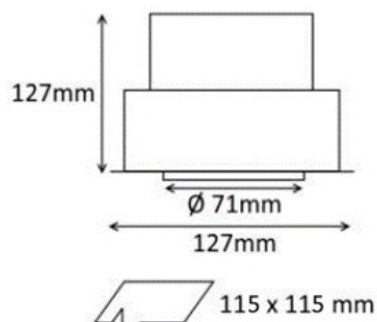

SKU: 221.32012

Light Colour	Warm White
Power Rating (W)	20
Light Angle	Spot
Beam Angle	15
Colour (Body)	White
Lumens	2142
Tension (V)	100-250
CRI	90
IP	20
Lumen maintenance (hour)	40000
Inclination Angle	30
Rotation Angle	355
MacAdam Step	3
Zhaga	Y
Double Insulation	Y
Glass	Y
Dimmable	Y
Projector Measurement (mm)	127x127
Projector Weight (kg)	0.8
Projector Box Size (mm)	140x140x155

PRODUCT DESCRIPTION

Ceiling-recessed luminaire with aluminum body. Elegant squared design with thin bezel, built-in snoot (for low glare) and orientable LED engine.
Special body colour, light colour or power available under request.