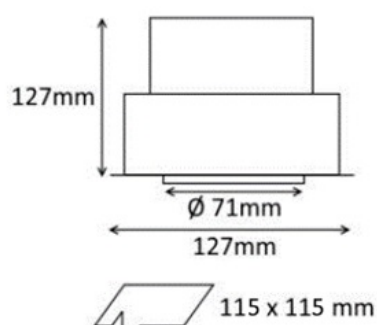

SKU: 221.32051

Light Colour	Warm White
Power Rating (W)	20
Light Angle	Wide
Beam Angle	44
Colour (Body)	Black
Lumens	2142
Tension (V)	100-250
CRI	90
IP	20
Lumen maintenance (hour)	40000
Inclination Angle	30
Rotation Angle	355
MacAdam Step	3
Zhaga	Y
Double Insulation	Y
Glass	Y
Dimmable	Y
Projector Measurement (mm)	127x127
Projector Weight (kg)	0.8
Projector Box Size (mm)	140x140x155

PRODUCT DESCRIPTION

Ceiling-recessed luminaire with aluminum body. Elegant squared design with thin bezel, built-in snoot (for low glare) and orientable LED engine.
Special body colour, light colour or power available under request.