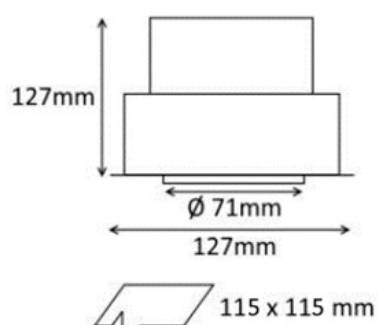

SKU: 221.33051

Light Colour	Warm White
Power Rating (W)	30
Light Angle	Wide
Beam Angle	44
Colour (Body)	Black
Lumens	3150
Tension (V)	100-250
CRI	90
IP	20
Lumen maintenance (hour)	40000
Inclination Angle	30
Rotation Angle	355
MacAdam Step	3
Zhaga	Y
Double Insulation	Y
Glass	Y
Dimmable	Y
Projector Measurement (mm)	127x127
Projector Weight (kg)	0.8
Projector Box Size (mm)	140x140x155

PRODUCT DESCRIPTION

Ceiling-recessed luminaire with aluminum body. Elegant squared design with thin bezel, built-in snoot (for low glare) and orientable LED engine.
Special body colour, light colour or power available under request.