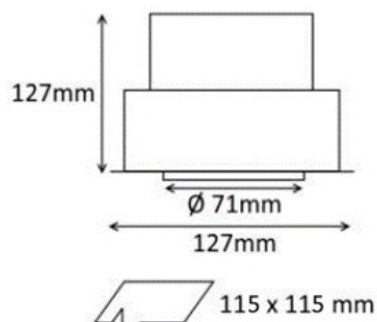

SKU: 221.33052

Light Colour	Warm White
Power Rating (W)	30
Light Angle	Wide
Beam Angle	44
Colour (Body)	White
Lumens	3150
Tension (V)	100-250
CRI	90
IP	20
Lumen maintenance (hour)	40000
Inclination Angle	30
Rotation Angle	355
MacAdam Step	3
Zhaga	Y
Double Insulation	Y
Glass	Y
Dimmable	Y
Projector Measurement (mm)	127x127
Projector Weight (kg)	0.8
Projector Box Size (mm)	140x140x155

PRODUCT DESCRIPTION

Ceiling-recessed luminaire with aluminum body. Elegant squared design with thin bezel, built-in snoot (for low glare) and orientable LED engine.
Special body colour, light colour or power available under request.