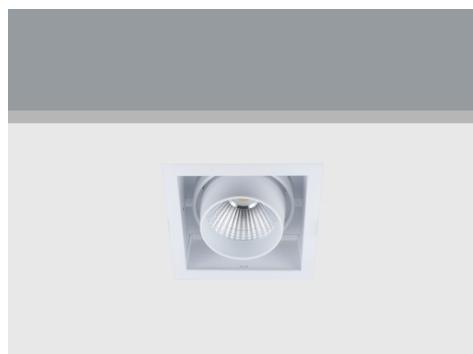

SKU: 221.33052

Light Colour	Warm White
Power Rating (W)	30
Light Angle	Wide
Beam Angle	44
Colour (Body)	White
Lumens	3150
Tension (V)	100-250
CRI	90
IP	20
Lumen maintenance (hour)	40000
Inclination Angle	30
Rotation Angle	355
MacAdam Step	3
Zhaga	Y
Double Insulation	Y
Glass	Y
Dimmable	Y
Projector Measurement (mm)	127x127
Projector Weight (kg)	0.8
Projector Box Size (mm)	140x140x155

PRODUCT DESCRIPTION

Ceiling-recessed luminaire with aluminum body. Elegant squared design with thin bezel, built-in snoot (for low glare) and orientable LED engine.
Special body colour, light colour or power available under request.