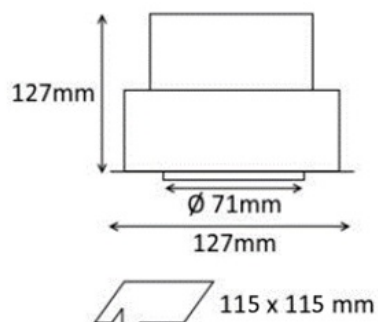

SKU: 221.33052

Light Colour	Warm White
Power Rating (W)	30
Light Angle	Wide
Beam Angle	44
Colour (Body)	White
Lumens	3150
Tension (V)	100-250
CRI	90
IP	20
Lumen maintenance (hour)	40000
Inclination Angle	30
Rotation Angle	355
MacAdam Step	3
Zhaga	Y
Double Insulation	Y
Glass	Y
Dimmable	Y
Projector Measurement (mm)	127x127
Projector Weight (kg)	0.8
Projector Box Size (mm)	140x140x155

PRODUCT DESCRIPTION

Ceiling-recessed luminaire with aluminum body. Elegant squared design with thin bezel, built-in snoot (for low glare) and orientable LED engine.
Special body colour, light colour or power available under request.