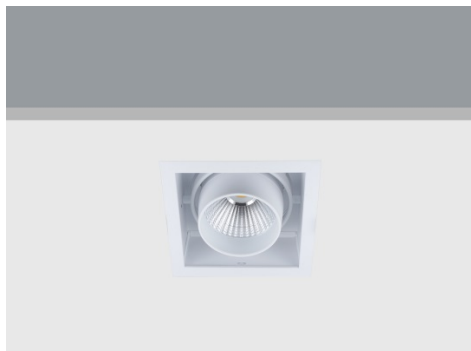

SKU: 221.42012

Light Colour	Neutral White
Power Rating (W)	20
Light Angle	Spot
Beam Angle	15
Colour (Body)	White
Lumens	2142
Tension (V)	100-250
CRI	90
IP	20
Lumen maintenance (hour)	40000
Inclination Angle	30
Rotation Angle	355
MacAdam Step	3
Zhaga	Y
Double Insulation	Y
Glass	Y
Dimmable	Y
Projector Measurement (mm)	127x127
Projector Weight (kg)	0.8
Projector Box Size (mm)	140x140x155

PRODUCT DESCRIPTION

Ceiling-recessed luminaire with aluminum body. Elegant squared design with thin bezel, built-in snoot (for low glare) and orientable LED engine.
Special body colour, light colour or power available under request.