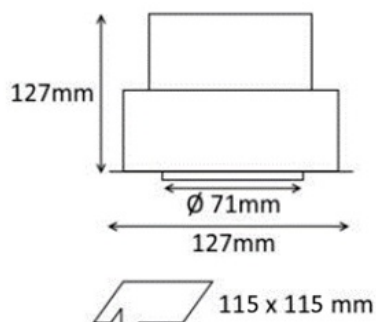

SKU: 221.42012

Light Colour	Neutral White
Power Rating (W)	20
Light Angle	Spot
Beam Angle	15
Colour (Body)	White
Lumens	2142
Tension (V)	100-250
CRI	90
IP	20
Lumen maintenance (hour)	40000
Inclination Angle	30
Rotation Angle	355
MacAdam Step	3
Zhaga	Y
Double Insulation	Y
Glass	Y
Dimmable	Y
Projector Measurement (mm)	127x127
Projector Weight (kg)	0.8
Projector Box Size (mm)	140x140x155

PRODUCT DESCRIPTION

Ceiling-recessed luminaire with aluminum body. Elegant squared design with thin bezel, built-in snoot (for low glare) and orientable LED engine.
Special body colour, light colour or power available under request.