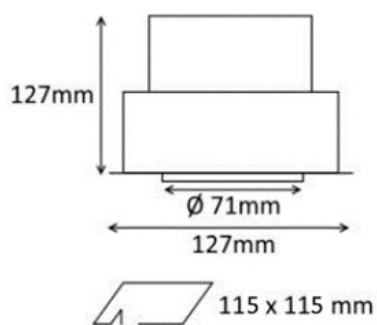

SKU: 221.42051

Light Colour	Neutral White
Power Rating (W)	20
Light Angle	Wide
Beam Angle	44
Colour (Body)	Black
Lumens	2142
Tension (V)	100-250
CRI	90
IP	20
Lumen maintenance (hour)	40000
Inclination Angle	30
Rotation Angle	355
MacAdam Step	3
Zhaga	Y
Double Insulation	Y
Glass	Y
Dimmable	Y
Projector Measurement (mm)	127x127
Projector Weight (kg)	0.8
Projector Box Size (mm)	140x140x155

PRODUCT DESCRIPTION

Ceiling-recessed luminaire with aluminum body. Elegant squared design with thin bezel, built-in snoot (for low glare) and orientable LED engine.
Special body colour, light colour or power available under request.