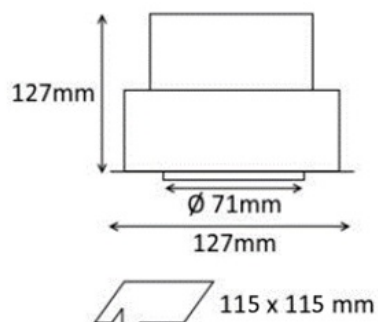

SKU: 221.42052

Light Colour	Neutral White
Power Rating (W)	20
Light Angle	Wide
Beam Angle	44
Colour (Body)	White
Lumens	2142
Tension (V)	100-250
CRI	90
IP	20
Lumen maintenance (hour)	40000
Inclination Angle	30
Rotation Angle	355
MacAdam Step	3
Zhaga	Y
Double Insulation	Y
Glass	Y
Dimmable	Y
Projector Measurement (mm)	127x127
Projector Weight (kg)	0.8
Projector Box Size (mm)	140x140x155

PRODUCT DESCRIPTION

Ceiling-recessed luminaire with aluminum body. Elegant squared design with thin bezel, built-in snoot (for low glare) and orientable LED engine.
Special body colour, light colour or power available under request.