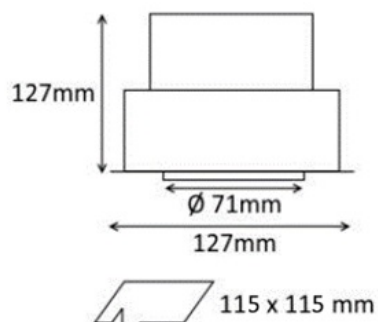

**SKU:** 221.42052

<b>Light Colour</b>	Neutral White
<b>Power Rating (W)</b>	20
<b>Light Angle</b>	Wide
<b>Beam Angle</b>	44
<b>Colour (Body)</b>	White
<b>Lumens</b>	2142
<b>Tension (V)</b>	100-250
<b>CRI</b>	90
<b>IP</b>	20
<b>Lumen maintenance (hour)</b>	40000
<b>Inclination Angle</b>	30
<b>Rotation Angle</b>	355
<b>MacAdam Step</b>	3
<b>Zhaga</b>	Y
<b>Double Insulation</b>	Y
<b>Glass</b>	Y
<b>Dimmable</b>	Y
<b>Projector Measurement (mm)</b>	127x127
<b>Projector Weight (kg)</b>	0.8
<b>Projector Box Size (mm)</b>	140x140x155

**PRODUCT DESCRIPTION**

Ceiling-recessed luminaire with aluminum body. Elegant squared design with thin bezel, built-in snoot (for low glare) and orientable LED engine.  
Special body colour, light colour or power available under request.