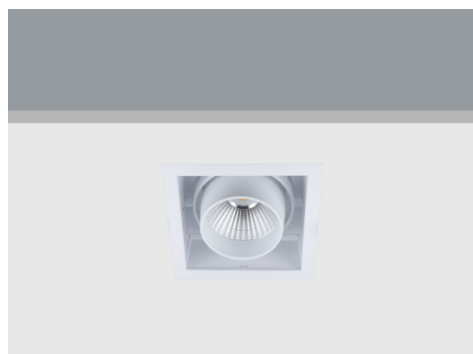

**SKU:** 221.42052

<b>Light Colour</b>	Neutral White
<b>Power Rating (W)</b>	20
<b>Light Angle</b>	Wide
<b>Beam Angle</b>	44
<b>Colour (Body)</b>	White
<b>Lumens</b>	2142
<b>Tension (V)</b>	100-250
<b>CRI</b>	90
<b>IP</b>	20
<b>Lumen maintenance (hour)</b>	40000
<b>Inclination Angle</b>	30
<b>Rotation Angle</b>	355
<b>MacAdam Step</b>	3
<b>Zhaga</b>	Y
<b>Double Insulation</b>	Y
<b>Glass</b>	Y
<b>Dimmable</b>	Y
<b>Projector Measurement (mm)</b>	127x127
<b>Projector Weight (kg)</b>	0.8
<b>Projector Box Size (mm)</b>	140x140x155

**PRODUCT DESCRIPTION**

Ceiling-recessed luminaire with aluminum body. Elegant squared design with thin bezel, built-in snoot (for low glare) and orientable LED engine.  
Special body colour, light colour or power available under request.