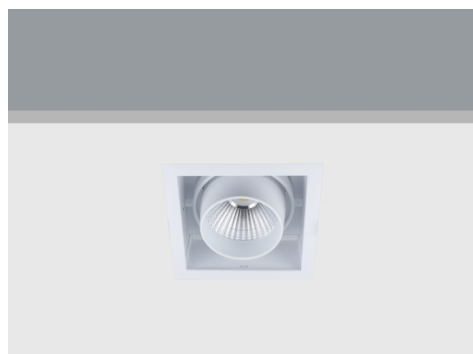

SKU: 221.42052

Light Colour	Neutral White
Power Rating (W)	20
Light Angle	Wide
Beam Angle	44
Colour (Body)	White
Lumens	2142
Tension (V)	100-250
CRI	90
IP	20
Lumen maintenance (hour)	40000
Inclination Angle	30
Rotation Angle	355
MacAdam Step	3
Zhaga	Y
Double Insulation	Y
Glass	Y
Dimmable	Y
Projector Measurement (mm)	127x127
Projector Weight (kg)	0.8
Projector Box Size (mm)	140x140x155

PRODUCT DESCRIPTION

Ceiling-recessed luminaire with aluminum body. Elegant squared design with thin bezel, built-in snoot (for low glare) and orientable LED engine.
Special body colour, light colour or power available under request.