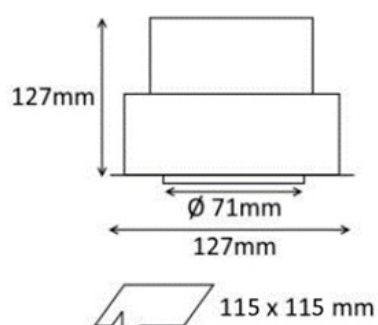

SKU: 221.43051

Light Colour	Neutral White
Power Rating (W)	30
Light Angle	Wide
Beam Angle	44
Colour (Body)	Black
Lumens	3150
Tension (V)	100-250
CRI	90
IP	20
Lumen maintenance (hour)	40000
Inclination Angle	30
Rotation Angle	355
MacAdam Step	3
Zhaga	Y
Double Insulation	Y
Glass	Y
Dimmable	Y
Projector Measurement (mm)	127x127
Projector Weight (kg)	0.8
Projector Box Size (mm)	140x140x155

PRODUCT DESCRIPTION

Ceiling-recessed luminaire with aluminum body. Elegant squared design with thin bezel, built-in snoot (for low glare) and orientable LED engine.
Special body colour, light colour or power available under request.