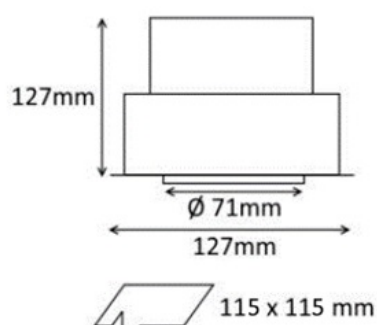

SKU: 221.43051

Light Colour	Neutral White
Power Rating (W)	30
Light Angle	Wide
Beam Angle	44
Colour (Body)	Black
Lumens	3150
Tension (V)	100-250
CRI	90
IP	20
Lumen maintenance (hour)	40000
Inclination Angle	30
Rotation Angle	355
MacAdam Step	3
Zhaga	Y
Double Insulation	Y
Glass	Y
Dimmable	Y
Projector Measurement (mm)	127x127
Projector Weight (kg)	0.8
Projector Box Size (mm)	140x140x155

PRODUCT DESCRIPTION

Ceiling-recessed luminaire with aluminum body. Elegant squared design with thin bezel, built-in snoot (for low glare) and orientable LED engine.
Special body colour, light colour or power available under request.