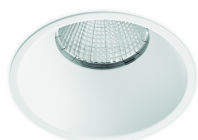

SKU: 229.33812

Light Colour	Warm White
Power Rating (W)	30
Light Angle	Spot
Beam Angle	20
Colour (Body)	White
Lumens	3000
Tension (V)	100-250
CRI	90
IP	20
Lumen maintenance (hour)	40000
Inclination Angle	0
Rotation Angle	0
MacAdam Step	3
Zhaga	Y
Double Insulation	Y
Tiple Insulation	N
Cross	N
Barn Door	N
Honeycomb Louver	N
Miro Reflector	Y
Wall Washer	N
Snoot	N
Glass	Y
Dimmable	Y
Projector Measurement (mm)	Ø140 x141
Projector Weight (kg)	0.5
Projector Box Size (mm)	190x190x200

PRODUCT DESCRIPTION

Ceiling-recessed luminaire with aluminum body. Round simple anti-glare modern design with fixed LED engine. Special body colour, light colour or power available under request.

[print_product id="PRODUCT_ID" mode="pdf" show_icon="no" text="DataSheet Product PDF"]