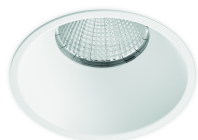

SKU: 229.43812

Light Colour	Neutral White
Power Rating (W)	30
Light Angle	Spot
Beam Angle	20
Colour (Body)	White
Lumens	3000
Tension (V)	100-250
CRI	90
IP	20
Lumen maintenance (hour)	40000
Inclination Angle	0
Rotation Angle	0
MacAdam Step	3
Zhaga	Y
Double Insulation	Y
Tiple Insulation	N
Cross	N
Barn Door	N
Honeycomb Louver	N
Miro Reflector	Y
Wall Washer	N
Snoot	N
Glass	Y
Dimmable	Y
Projector Measurement (mm)	Ø140 x141
Projector Weight (kg)	0.5
Projector Box Size (mm)	190x190x200

PRODUCT DESCRIPTION

Ceiling-recessed luminaire with aluminum body. Round simple anti-glare modern design with fixed LED engine. Special body colour, light colour or power available under request.

[print_product id="PRODUCT_ID" mode="pdf" show_icon="no" text="DataSheet Product PDF"]