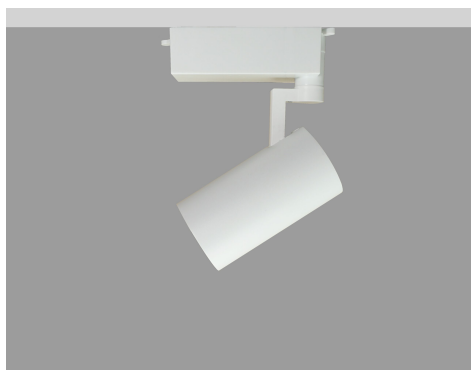

SKU: 405.32032

Light Colour	Warm White
Power Rating (W)	20
Light Angle	Flood
Beam Angle	28
Colour (Body)	White
Tension (V)	100-250
CRI	90
IP	20
Lumen maintenance (hour)	40000
Inclination Angle	90
Rotation Angle	355
MacAdam Step	3
Zhaga	Y
Double Insulation	Y
Cross	N
Barn Door	N
Honeycomb Louver	N
Miro Reflector	Y
Wall Washer	N
Snoot	N
Glass	Y
Dimmable	Y
Projector Measurement (mm)	Ø117x150
Projector Weight (kg)	0.7
Projector Box Size (mm)	295x225x110
Efficiency	105.84
Energy Class	E
ID EPREL	https://eprel.ec.europa.eu/screen/product/lightsources/1596711

PRODUCT DESCRIPTION

Track luminaire with aluminum body. Modern and stylish design with power supply case near te track and orientable LED engine in any direction.
Special body colour, light colour or power available under request.