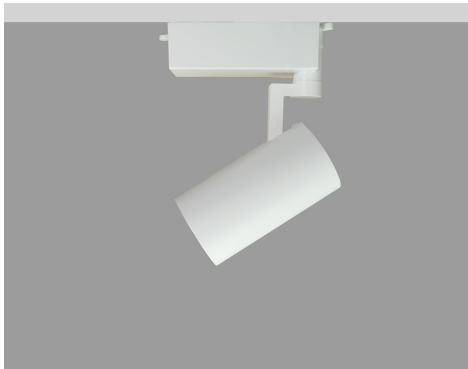

SKU: 405.33032

Light Colour	Warm White
Power Rating (W)	30
Light Angle	Flood
Beam Angle	28
Colour (Body)	White
Tension (V)	100-250
CRI	90
IP	20
Lumen maintenance (hour)	40000
Inclination Angle	90
Rotation Angle	355
MacAdam Step	3
Zhaga	Y
Double Insulation	Y
Cross	N
Barn Door	N
Honeycomb Louver	N
Miro Reflector	Y
Wall Washer	N
Snoot	N
Glass	Y
Dimmable	Y
Projector Measurement (mm)	Ø117x150
Projector Weight (kg)	0.7
Projector Box Size (mm)	295x225x110
Efficiency	105.84
Energy Class	E
ID EPREL	https://eprel.ec.europa.eu/screen/product/lightsources/1596747

PRODUCT DESCRIPTION

Track luminaire with aluminum body. Modern and stylish design with power supply case near te track and orientable LED engine in any direction.
Special body colour, light colour or power available under request.