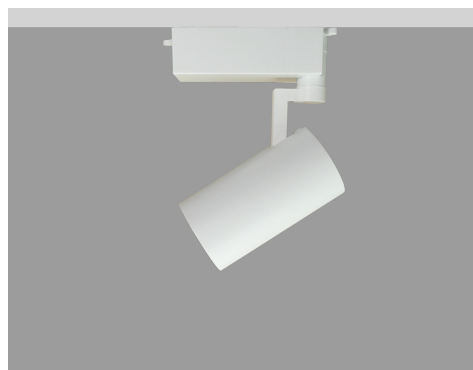

SKU: 405.33052

Light Colour	Warm White
Power Rating (W)	30
Light Angle	Wide
Beam Angle	44
Colour (Body)	White
Tension (V)	100-250
CRI	90
IP	20
Lumen maintenance (hour)	40000
Inclination Angle	90
Rotation Angle	355
MacAdam Step	3
Zhaga	Y
Double Insulation	Y
Cross	N
Barn Door	N
Honeycomb Louver	N
Miro Reflector	Y
Wall Washer	N
Snoot	N
Glass	Y
Dimmable	Y
Projector Measurement (mm)	Ø117×150
Projector Weight (kg)	0.7
Projector Box Size (mm)	295x225x110
Efficiency	105.84
Energy Class	E
ID EPREL	https://eprel.ec.europa.eu/screen/product/lightsources/1596750

PRODUCT DESCRIPTION

Track luminaire with aluminum body. Modern and stylish design with power supply case near te track and orientable LED engine in any direction.
Special body colour, light colour or power available under request.