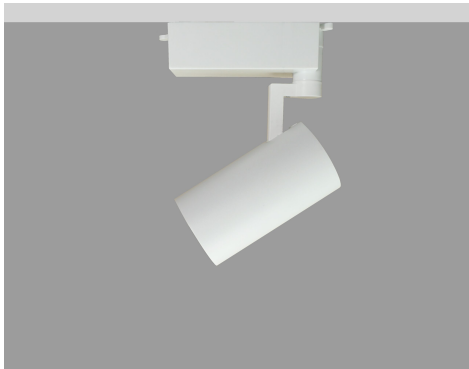

SKU: 405.42032

Light Colour	Neutral White
Power Rating (W)	20
Light Angle	Flood
Beam Angle	28
Colour (Body)	White
Tension (V)	100-250
CRI	90
IP	20
Lumen maintenance (hour)	40000
Inclination Angle	90
Rotation Angle	355
MacAdam Step	3
Zhaga	Y
Double Insulation	Y
Cross	N
Barn Door	N
Honeycomb Louver	N
Miro Reflector	Y
Wall Washer	N
Snoot	N
Glass	Y
Dimmable	Y
Projector Measurement (mm)	Ø117x150
Projector Weight (kg)	0.7
Projector Box Size (mm)	295x225x110
Efficiency	105.84
Energy Class	E
ID EPREL	https://eprel.ec.europa.eu/screen/product/lightsources/1596712

PRODUCT DESCRIPTION

Track luminaire with aluminum body. Modern and stylish design with power supply case near te track and orientable LED engine in any direction.
Special body colour, light colour or power available under request.