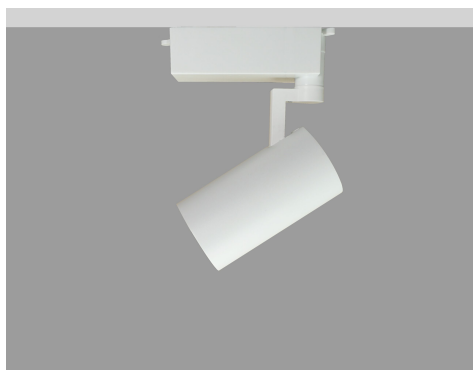

SKU: 405.43032

Light Colour	Neutral White
Power Rating (W)	30
Light Angle	Flood
Beam Angle	28
Colour (Body)	White
Tension (V)	100-250
CRI	90
IP	20
Lumen maintenance (hour)	40000
Inclination Angle	90
Rotation Angle	355
MacAdam Step	3
Zhaga	Y
Double Insulation	Y
Cross	N
Barn Door	N
Honeycomb Louver	N
Miro Reflector	Y
Wall Washer	N
Snoot	N
Glass	Y
Dimmable	Y
Projector Measurement (mm)	Ø117x150
Projector Weight (kg)	0.7
Projector Box Size (mm)	295x225x110
Efficiency	105.84
Energy Class	E
ID EPREL	https://eprel.ec.europa.eu/screen/product/lightsources/1596749

PRODUCT DESCRIPTION

Track luminaire with aluminum body. Modern and stylish design with power supply case near te track and orientable LED engine in any direction.
Special body colour, light colour or power available under request.