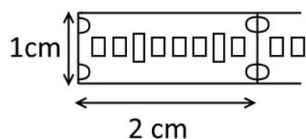

SKU: 803.32432WW

Projector Measurement (mm)	<u>10</u> ×1000
Projector Box Size (mm)	<u>230</u> ×200×10
Projector Weight (kg)	<u>0.2</u>
Tension (V)	<u>24</u>
Packing Weight (kg)	<u>5</u>
Packing Size (mm)	<u>400</u> ×240×220
Power Rating (W)	<u>24</u>
Lumens	<u>1800</u>
IP	<u>20</u>
CRI	<u>90</u>
Light Angle	Flood
Light Colour	Warm White
Lumen maintenance (hour)	<u>30000</u>
Colour (Body)	White

PRODUCT DESCRIPTION

24w/m led strip with 2216 led chip.
In small package with high power, high lumen output, high light quality and better heat dissipation.
The high density led chip arrangement simulate a continuous line of light, reducing glare.
All specification are related to each strip meter.